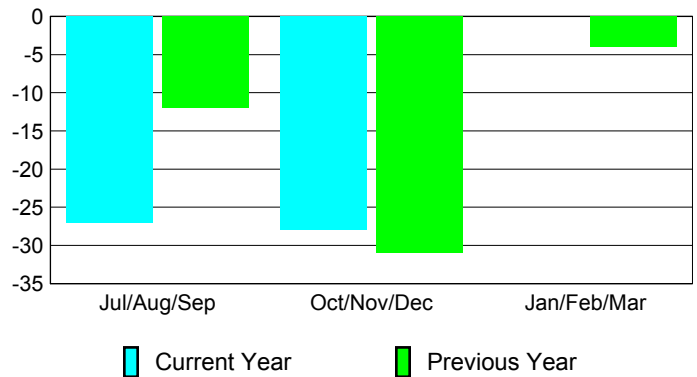

Membership Results
2012-2013

Membership
2011-2012

Month	Net Memb Goal	Actual New Memb	Actual Dropped Memb	Gain/Loss of Memb	Gain/Loss of Memb
Jul/Aug/Sep		20	-47	-27	-12
Oct/Nov/Dec		22	-50	-28	-31
Jan/Feb/Mar					-4
Totals		42	-97	-55	-47

Membership Results 2012-2013

Goal, New, Dropped, Gain/Loss

Comparison of Membership Gain/Loss

Current Year Compared to the Previous Year

Gender Comparison 2012-2013

Jul/Aug/Sep

Oct/Nov/Dec

Jan/Feb/Mar