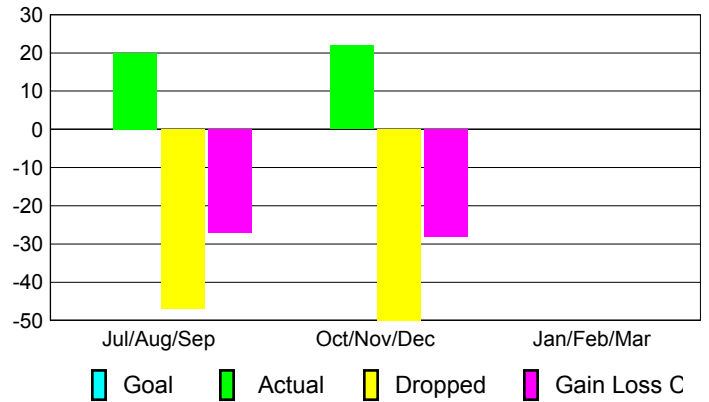

Club Results 2012-2013

Goal, New, Dropped, Gain/Loss

Comparison of Club Gain/Loss

Current Year Compared to the Previous Year

YTD Status Quo Clubs 2012-2013

Status Quo Clubs Compared to Status Quo Members

MEMBERSHIP

Membership Results
2012-2013

Membership
2011-2012

Month	Net Memb Goal	Actual New Memb	Actual Dropped Memb	Gain/Loss of Memb	Gain/Loss of Memb
Jul/Aug/Sep		20	-47	-27	-12
Oct/Nov/Dec		22	-50	-28	-31
Jan/Feb/Mar					-4
Totals		42	-97	-55	-47

Membership Results 2012-2013

Goal, New, Dropped, Gain/Loss

Comparison of Membership Gain/Loss

Current Year Compared to the Previous Year

Gender Comparison 2012-2013

Jul/Aug/Sep

Oct/Nov/Dec

Jan/Feb/Mar